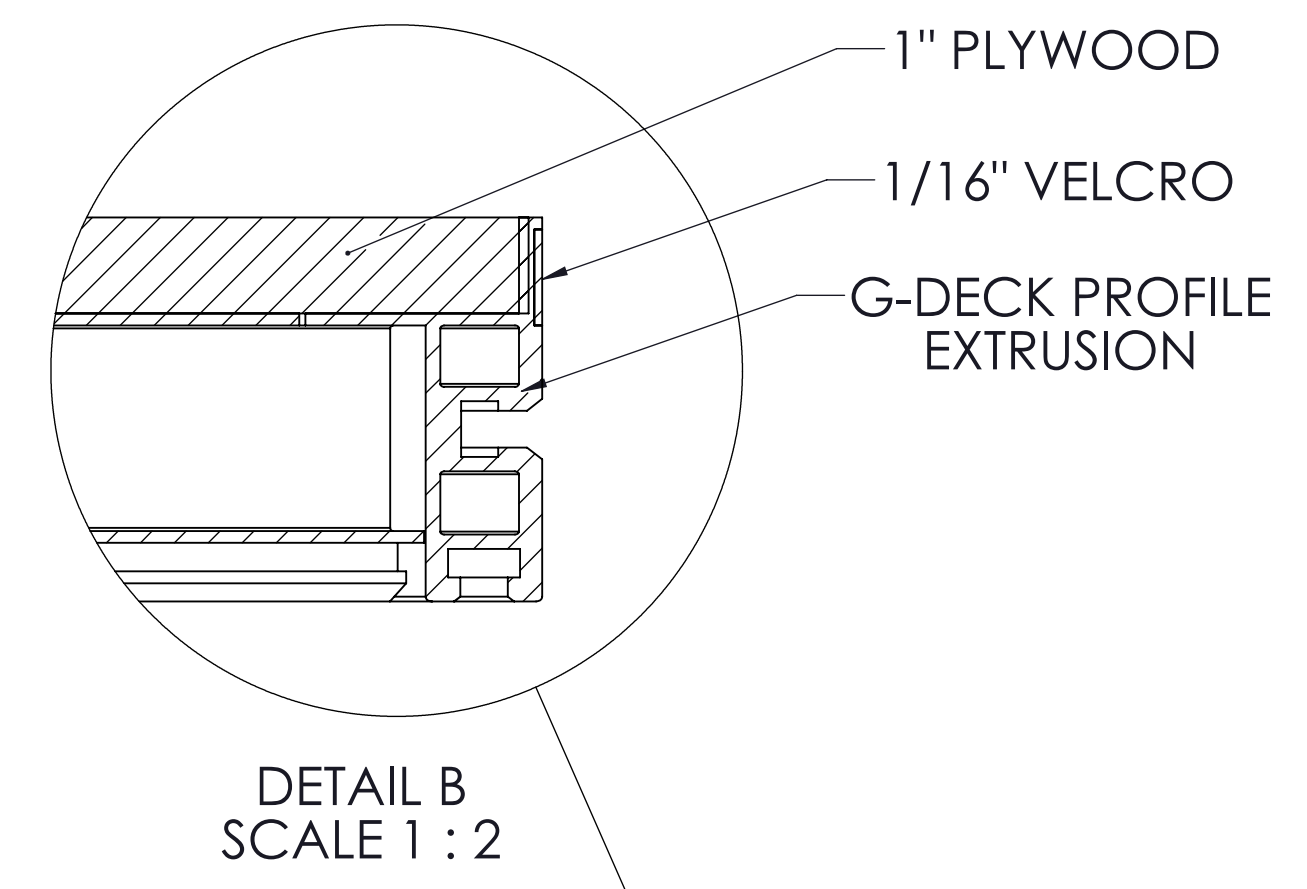

8 7 6 5 4 3 2 1

NOTES: UNLESS OTHERWISE SPECIFIED

8 7 6 5 4 3 2 1

PROJECT NAME: 12' ROUND G-DECK	DATE: 02/26/2014
DRAWING TITLE: 12' ROUND G-DECK	REV: X1
PROJECT NUMBER:	SCALE: 1 TO 12 ON 11 X 17 PAGE

GALLAGHER STAGING & PRODUCTIONS
15701 HERON AVE
LA MIRADA, CA 90638