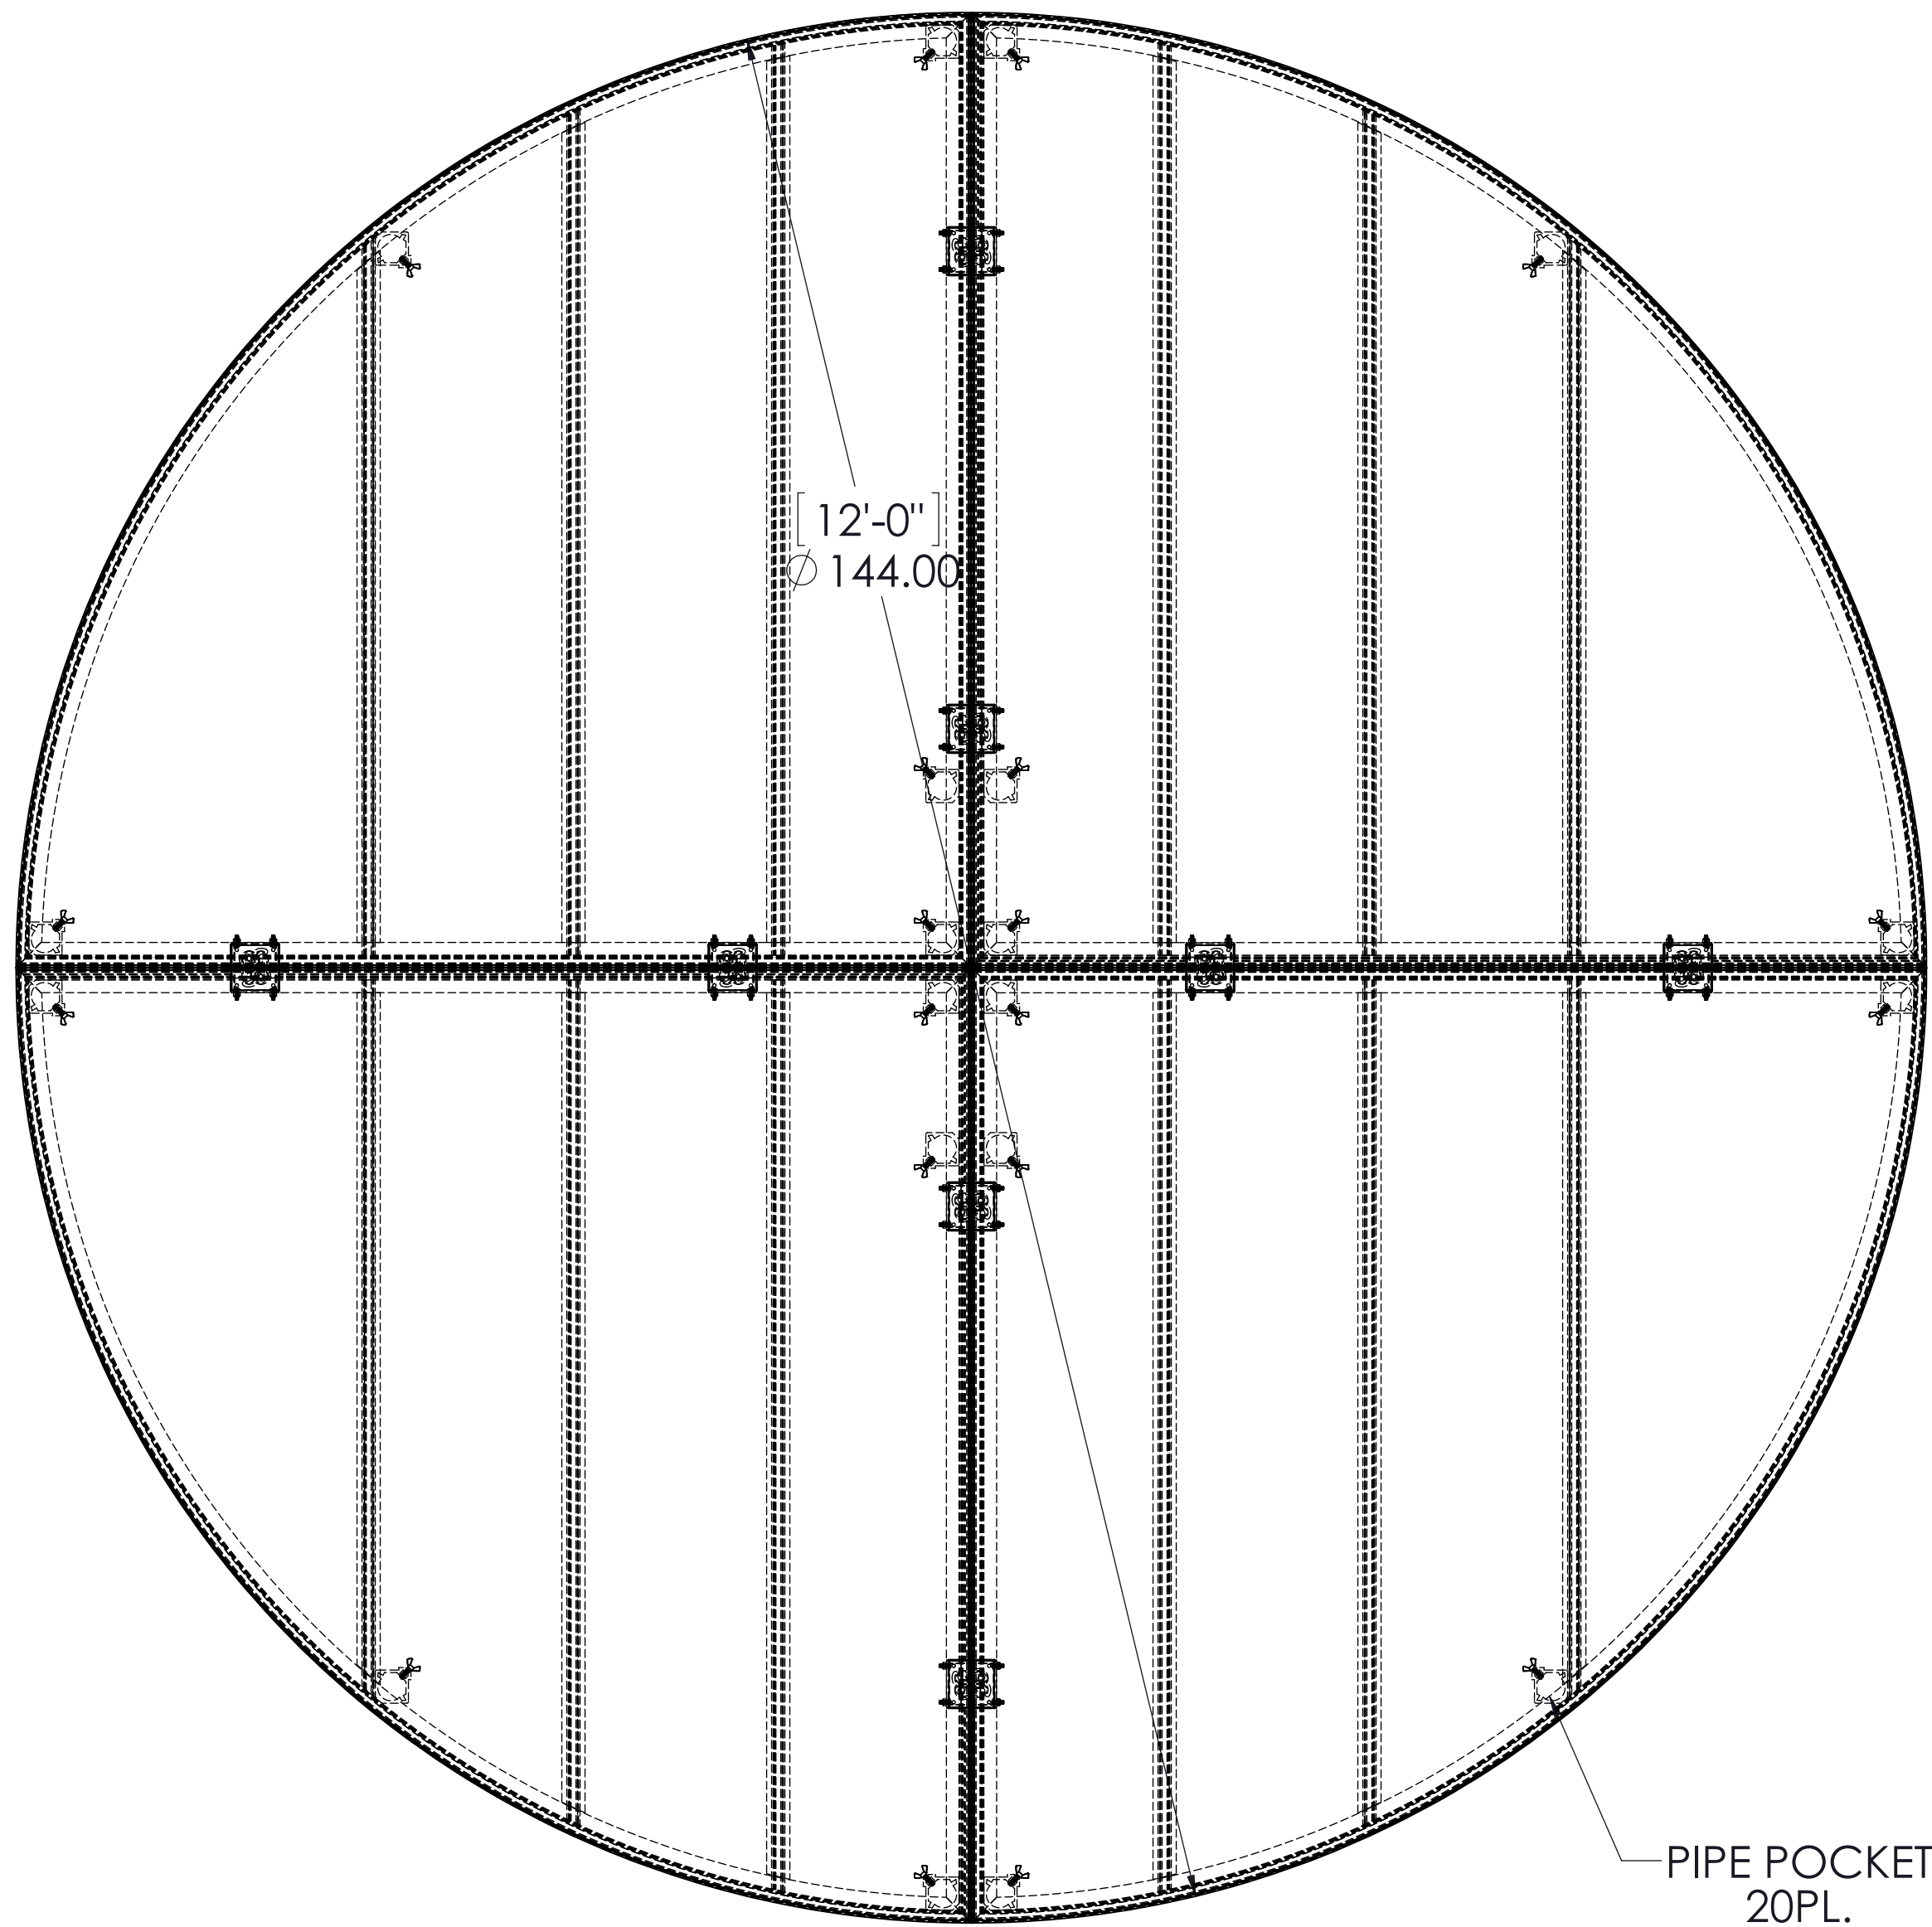

8 7 6 5 4 3 2 1

NOTES: UNLESS OTHERWISE SPECIFIED

8 7 6 5 4 3 2 1

PROJECT NAME: 12' ROUND G-DECK	DATE: 02/26/2014
DRAWING TITLE: 12' ROUND G-DECK	REV: X1
PROJECT NUMBER:	SCALE: 1 TO 12 ON 11 X 17 PAGE

GALLAGHER STAGING & PRODUCTIONS
15701 HERON AVE
LA MIRADA, CA 90638