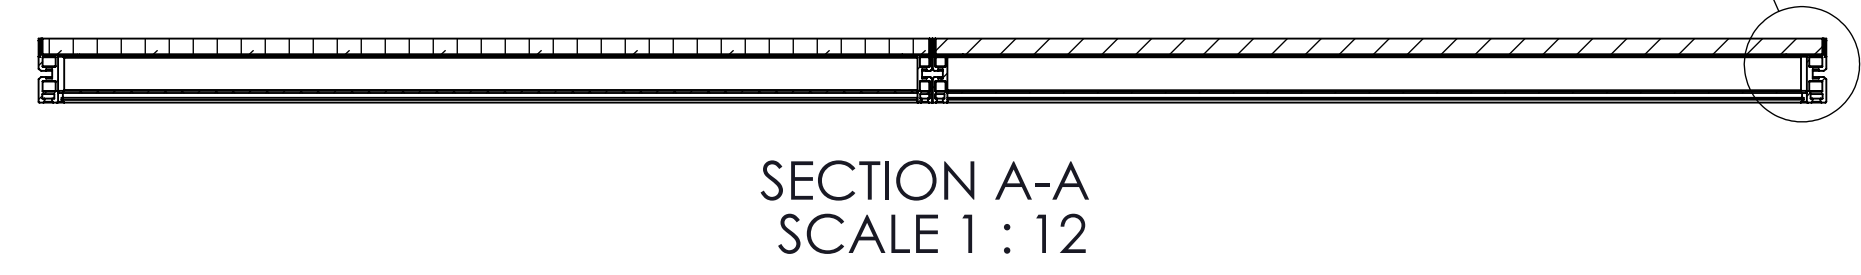

8 7 6 5 4 3 2 1

NOTES: UNLESS OTHERWISE SPECIFIED

8 7 6 5 4 3 2 1

PROJECT NAME: 12' ROUND G-DECK	DATE: 02/26/2014
DRAWING TITLE: 12' ROUND G-DECK	REV: X1
PROJECT NUMBER:	SCALE: 1 TO 12 ON 11 X 17 PAGE

GALLAGHER STAGING & PRODUCTIONS
15701 HERON AVE
LA MIRADA, CA 90638