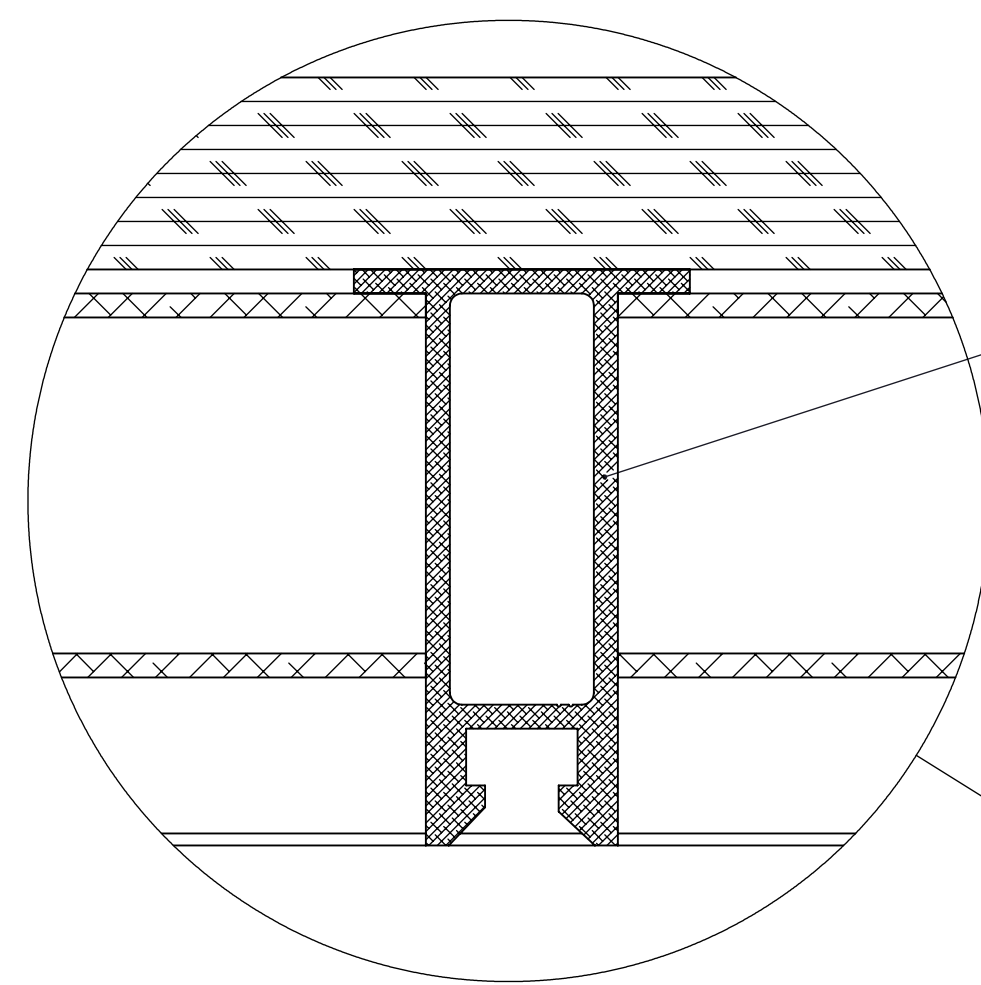

COFFIN LOCK
2 MALE - 2 FEMALE
4PL.

NOTES: UNLESS OTHERWISE SPECIFIED

PROJECT NAME: 2' x 10' G-DECK	DATE: 02/13/2014
DRAWING TITLE: 2' X 10' G-DECK	REV: X2
PROJECT NUMBER:	SCALE: 1 TO 8 ON 11 X 17 PAGE
GALLAGHER STAGING & PRODUCTIONS 15701 HERON AVE LA MIRADA, CA 90638	