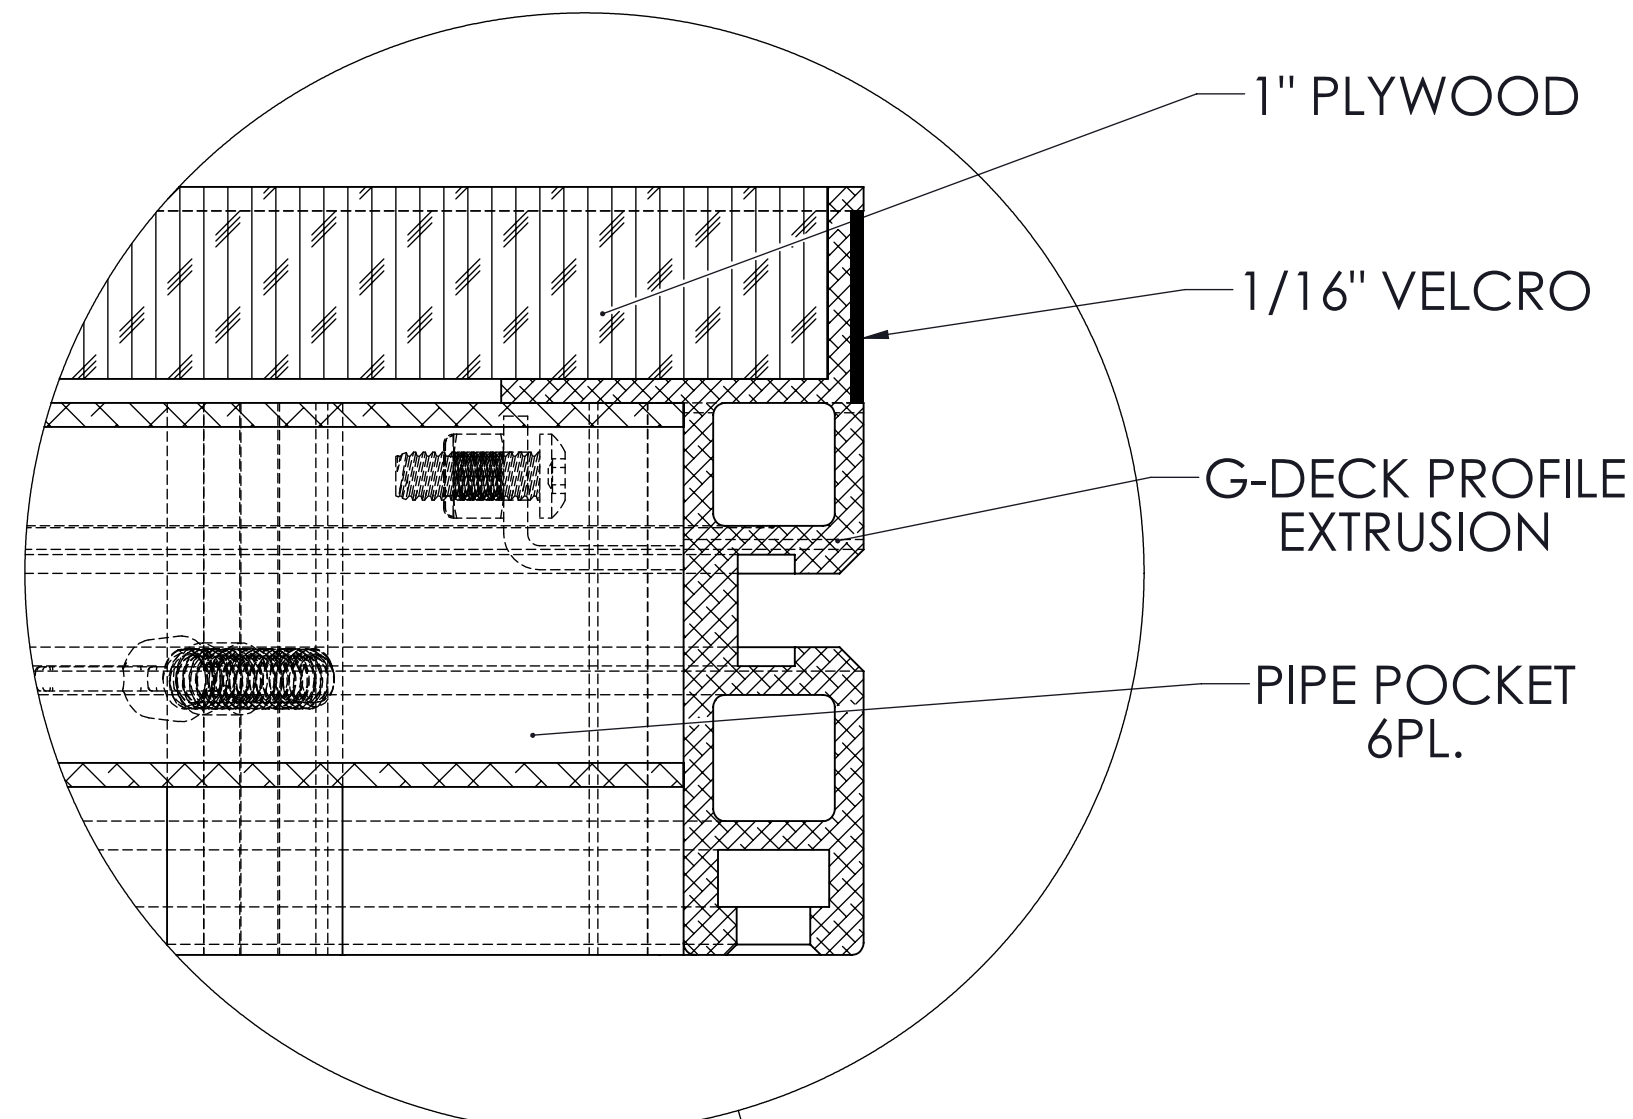

COFFIN LOCK
2 MALE - 2 FEMALE
4PL.

NOTES: UNLESS OTHERWISE SPECIFIED

PROJECT NAME: 2' x 10' G-DECK	DATE: 02/13/2014
DRAWING TITLE: 2' X 10' G-DECK	REV: X2
PROJECT NUMBER:	SCALE: 1 TO 8 ON 11 X 17 PAGE
GALLAGHER STAGING & PRODUCTIONS 15701 HERON AVE LA MIRADA, CA 90638	