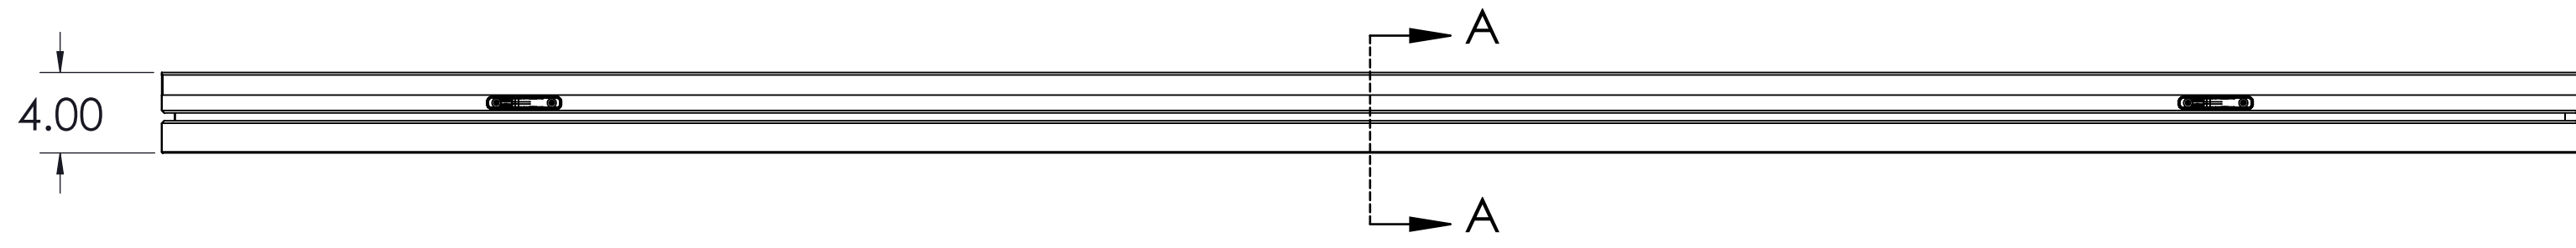

COFFIN LOCK
2 MALE - 2 FEMALE
4PL.

NOTES: UNLESS OTHERWISE SPECIFIED

PROJECT NAME: 2' x 10' G-DECK	DATE: 02/13/2014
DRAWING TITLE: 2' X 10' G-DECK	REV: X2
PROJECT NUMBER:	SCALE: 1 TO 8 ON 11 X 17 PAGE
GALLAGHER STAGING & PRODUCTIONS 15701 HERON AVE LA MIRADA, CA 90638	