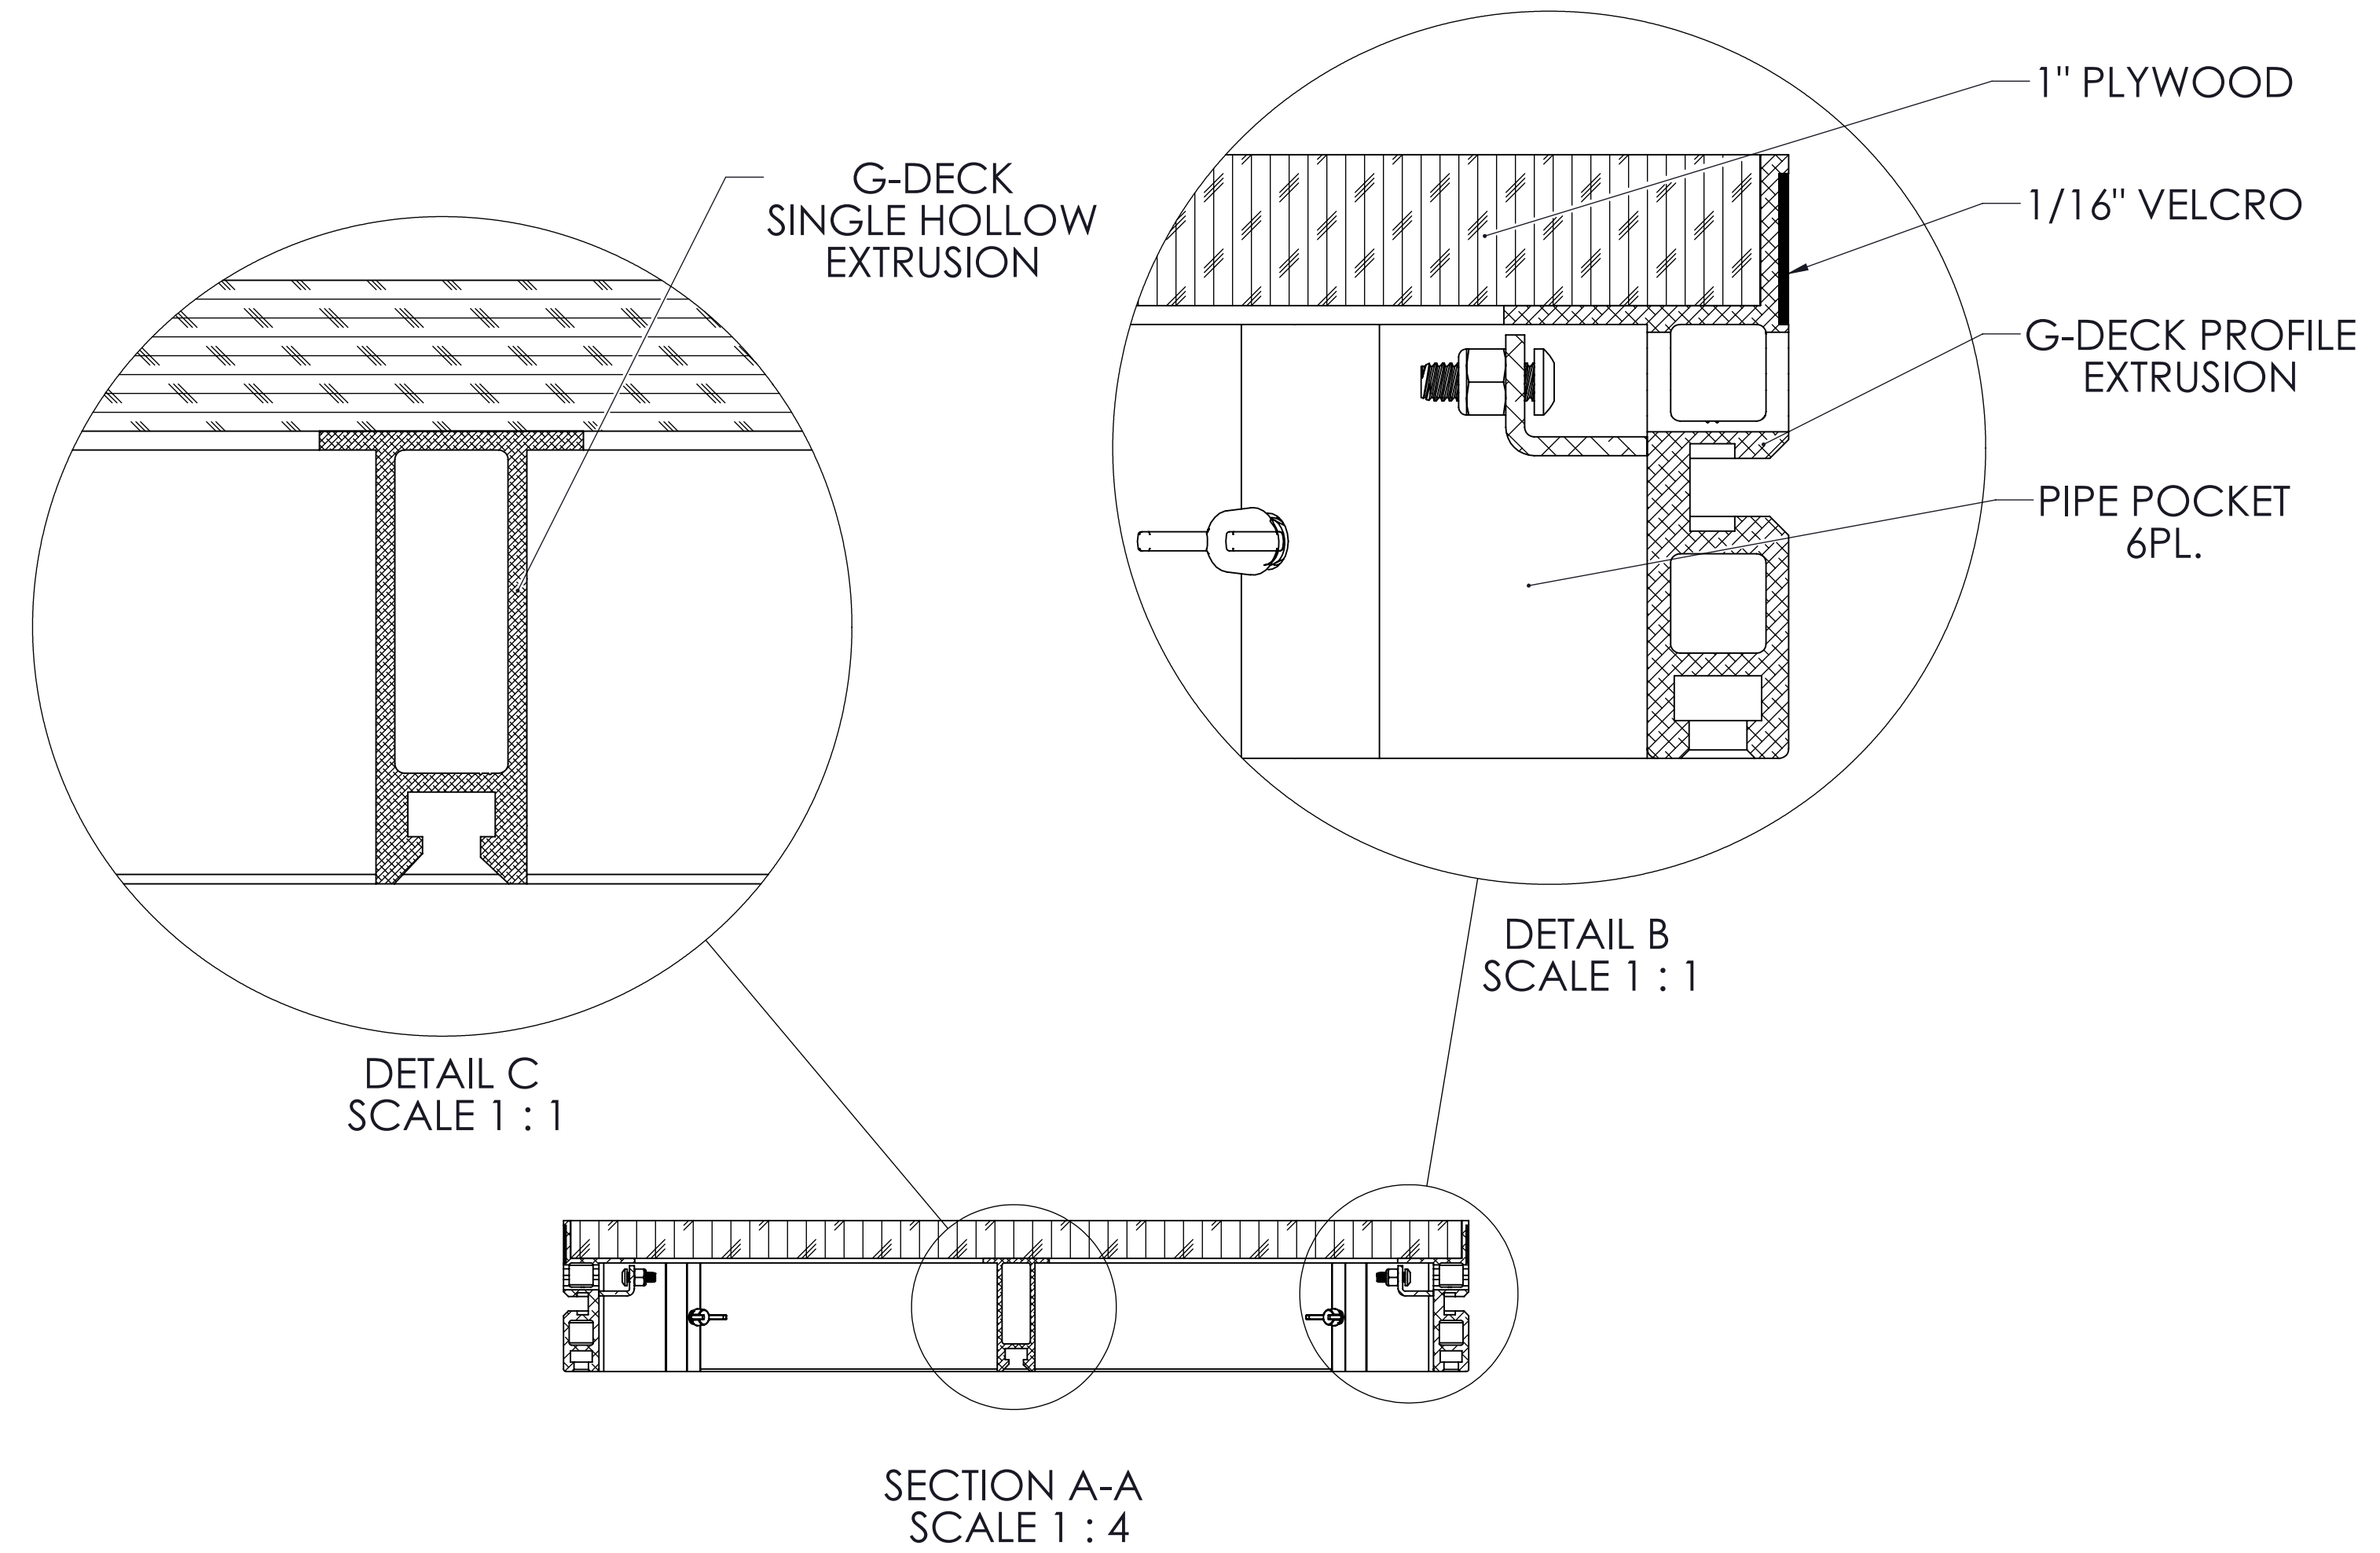

COFFIN LOCK
1 MALE - 1 FEMALE
2PL.

NOTES: UNLESS OTHERWISE SPECIFIED

PROJECT NAME: 2' x 3' G-DECK
DRAWING TITLE: 2' X 3' G-DECK
PROJECT NUMBER:

GALLAGHER STAGING & PRODUCTIONS
15701 HERON AVE
LA MIRADA, CA 90638

DATE: 02/13/2014
REV: X2
SCALE: 1 TO 4
ON 11 X 17 PAGE