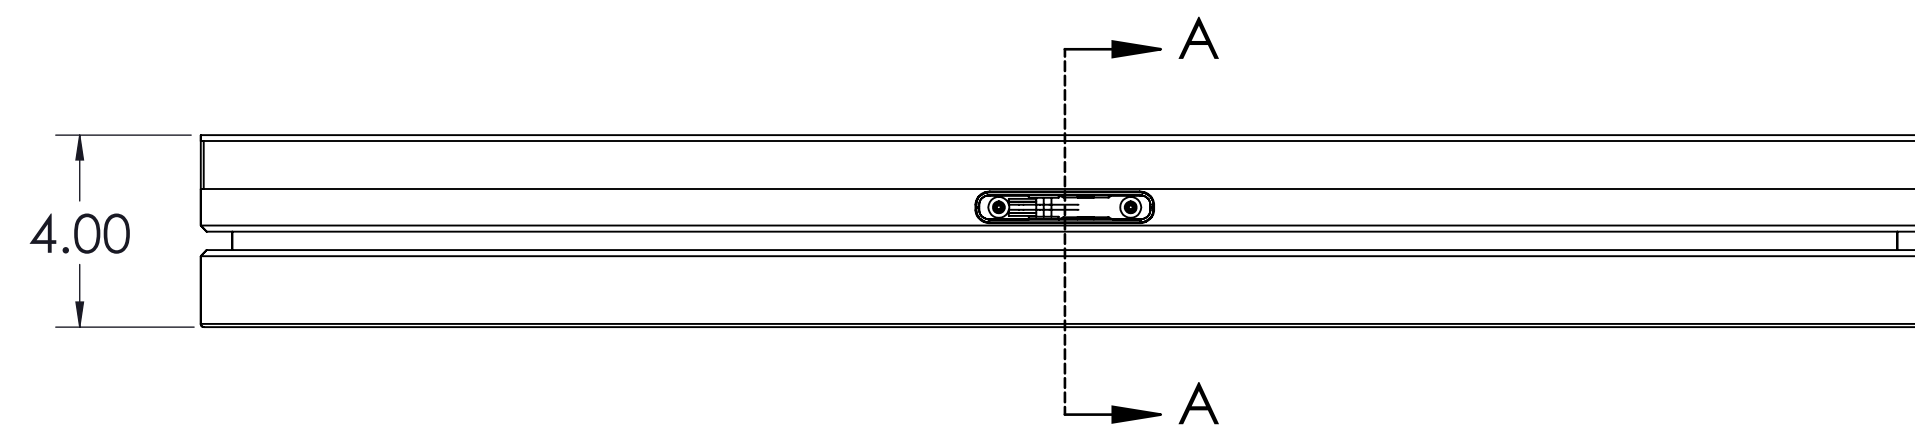

COFFIN LOCK
1 MALE - 1 FEMALE
2PL.

NOTES: UNLESS OTHERWISE SPECIFIED

PROJECT NAME: 2' x 3' G-DECK
DRAWING TITLE: 2' X 3' G-DECK
PROJECT NUMBER:

GALLAGHER STAGING & PRODUCTIONS
15701 HERON AVE
LA MIRADA, CA 90638

DATE: 02/13/2014
REV: X2
SCALE: 1 TO 4
ON 11 X 17 PAGE