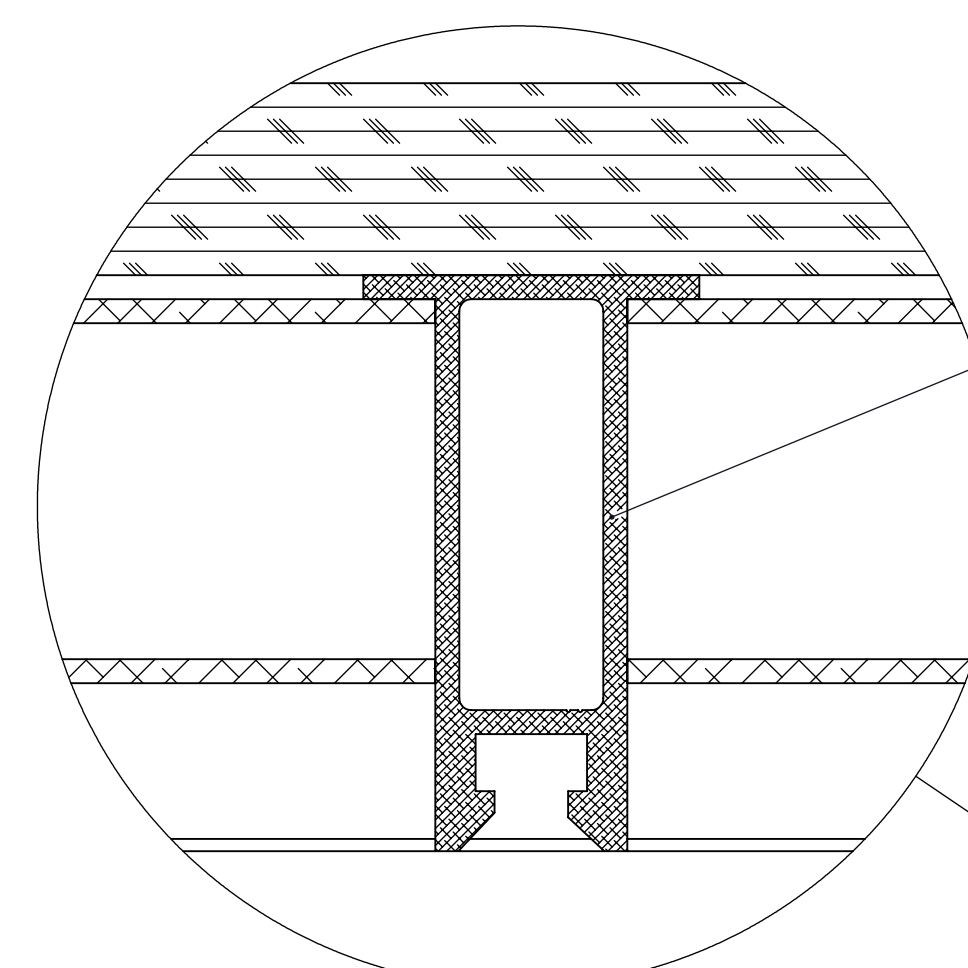

COFFIN LOCK
2 MALE - 2 FEMALE
4PL.

NOTES: UNLESS OTHERWISE SPECIFIED

PROJECT NAME: 2' x 6' G-DECK

DRAWING TITLE: 2' X 6' G-DECK

PROJECT NUMBER:

DATE: 02/13/2014

REV: X2

SCALE: 1 TO 8
ON 11 X 17 PAGE