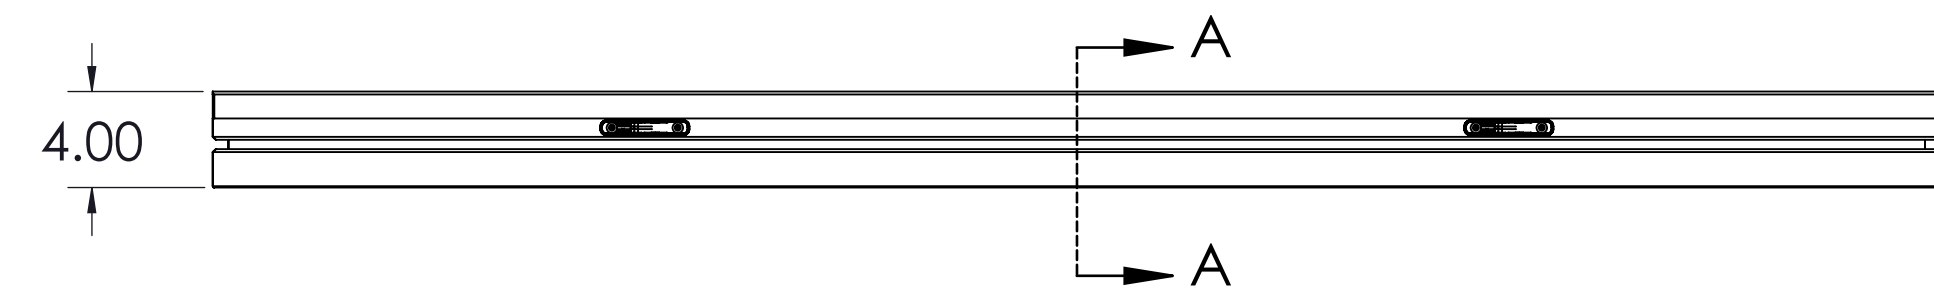

COFFIN LOCK
2 MALE - 2 FEMALE
4PL.

NOTES: UNLESS OTHERWISE SPECIFIED

PROJECT NAME: 2' x 6' G-DECK

DRAWING TITLE: 2' X 6' G-DECK

PROJECT NUMBER:

DATE: 02/13/2014

REV: X2

SCALE: 1 TO 8
ON 11 X 17 PAGE