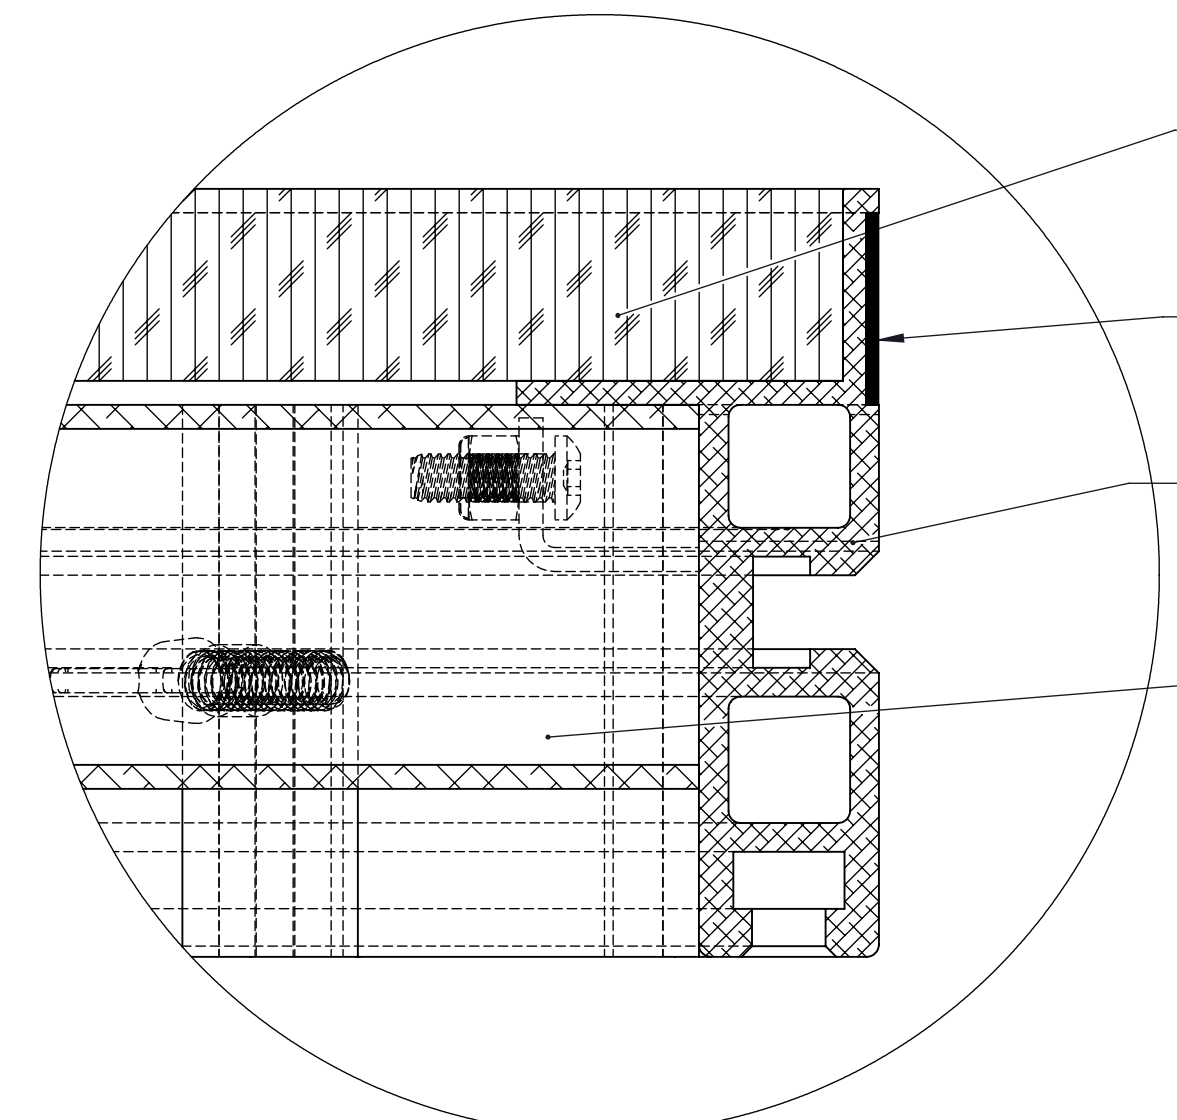

COFFIN LOCK
2 MALE - 2 FEMALE
4PL.

NOTES: UNLESS OTHERWISE SPECIFIED

PROJECT NAME: 2' x 6' G-DECK

DRAWING TITLE: 2' X 6' G-DECK

PROJECT NUMBER:

DATE: 02/13/2014

REV: X2

SCALE: 1 TO 8
ON 11 X 17 PAGE