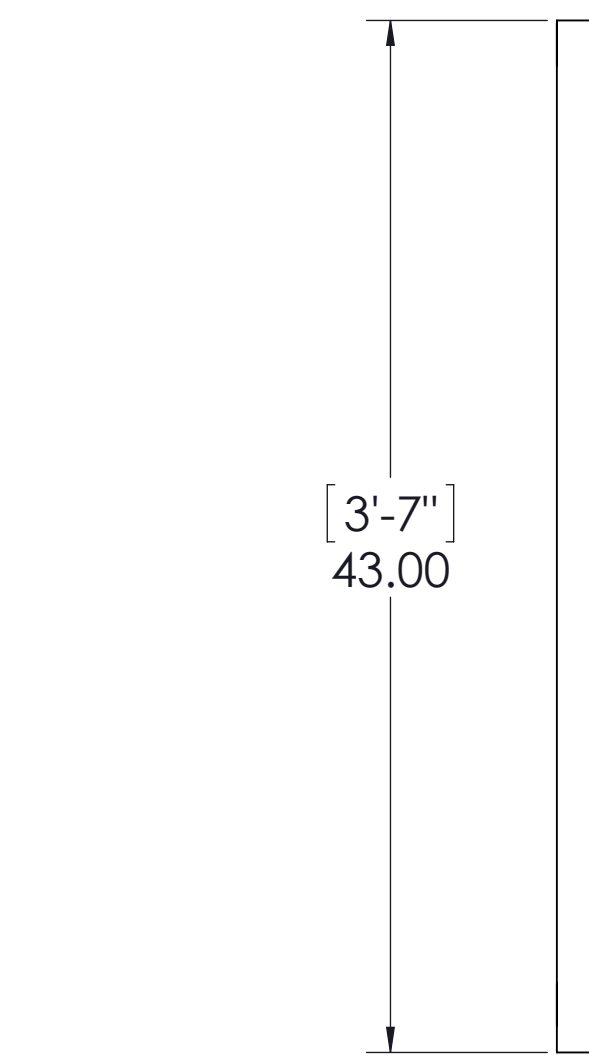

PLAN VIEW

1

FRONT ELEVATION VIEW

2

SIDE ELEVATION VIEW

3

NOTES: UNLESS OTHERWISE SPECIFIED

DATE: 02/18/2015
REVISION: V1
SCALE: 1 TO 8
ON 11 X 17 PAGE

PROJECT NAME: GALLAGHER WALL
 DRAWING TITLE: GALLAGHER WALL - 4FT X 4FT
 PROJECT NUMBER:

GALLAGHER STAGING & PRODUCTIONS
 15701 HERON AVE
 LA MIRADA, CA 90638