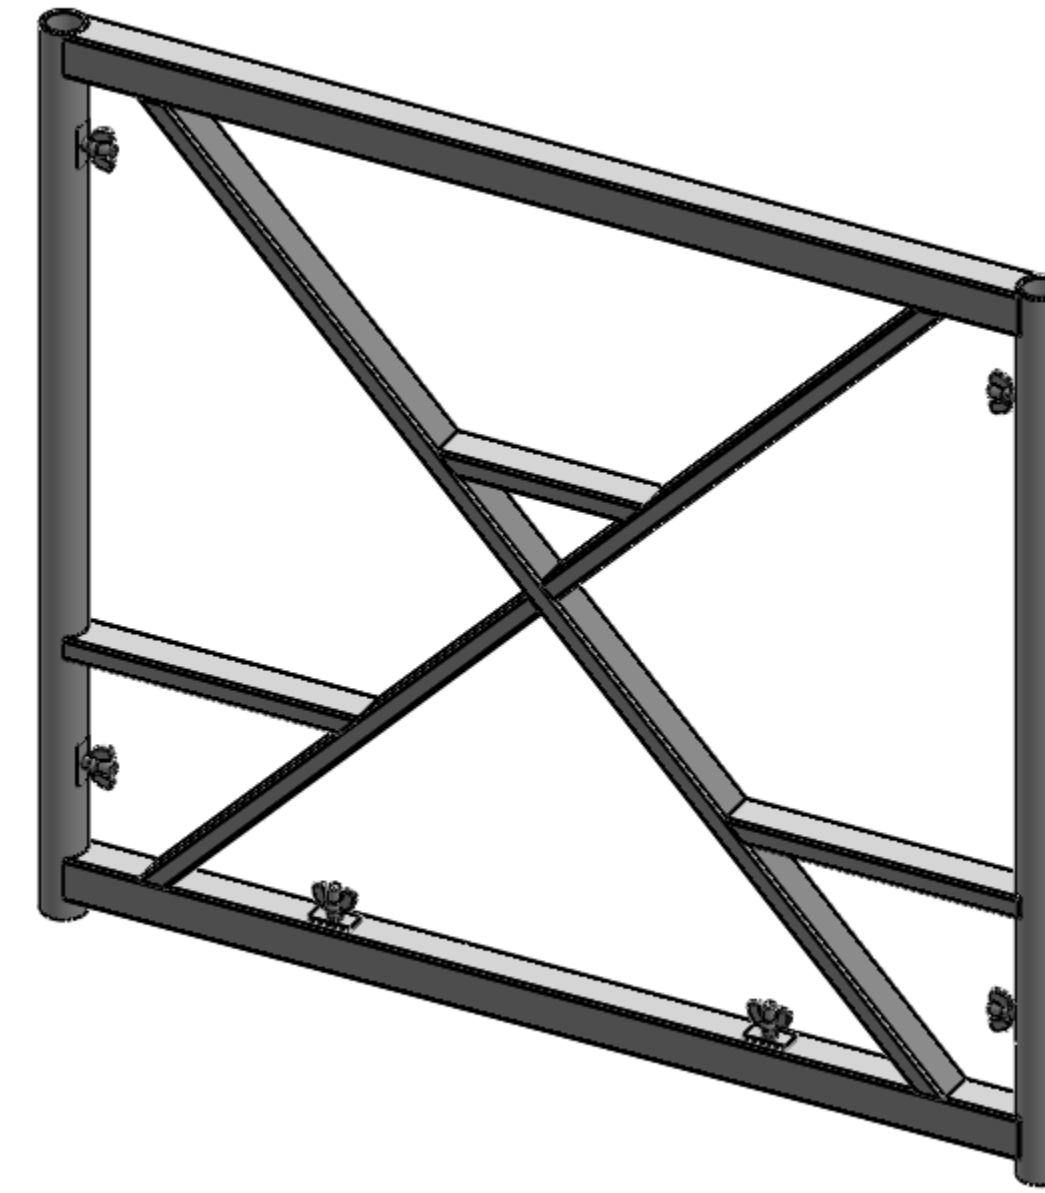

PLAN VIEW

1

FRONT ELEVATION VIEW

2

SIDE ELEVATION VIEW

3

NOTES: UNLESS OTHERWISE SPECIFIED

DATE: 02/18/2015
REVISION: V1
SCALE: 1 TO 8
ON 11 X 17 PAGE

PROJECT NAME: GALLAGHER WALL
 DRAWING TITLE: GALLAGHER WALL - 4FT X 4FT
 PROJECT NUMBER:

GALLAGHER STAGING & PRODUCTIONS
 15701 HERON AVE
 LA MIRADA, CA 90638