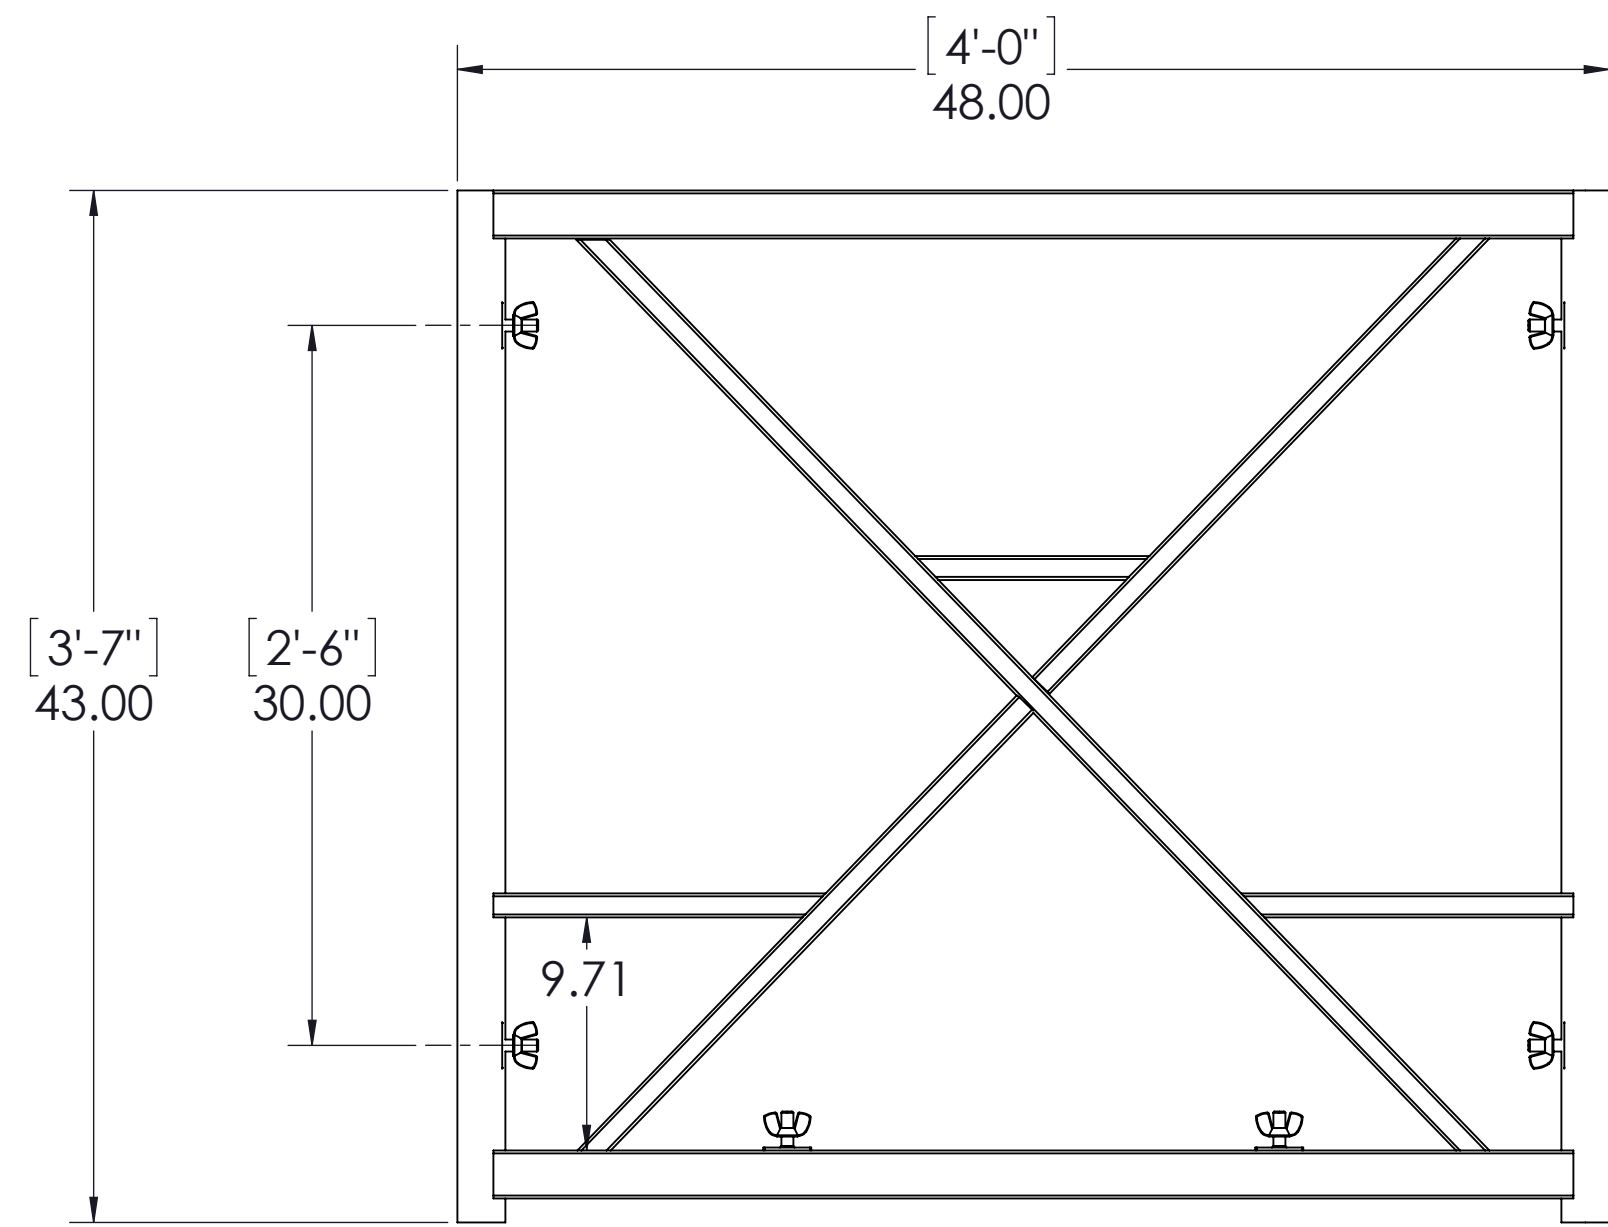

PLAN VIEW

1

FRONT ELEVATION VIEW

2

SIDE ELEVATION VIEW

3

NOTES: UNLESS OTHERWISE SPECIFIED

DATE: 02/18/2015
REVISION: V1
SCALE: 1 TO 8
ON 11 X 17 PAGE

PROJECT NAME: GALLAGHER WALL
 DRAWING TITLE: GALLAGHER WALL - 4FT X 4FT
 PROJECT NUMBER:

GALLAGHER STAGING & PRODUCTIONS
 15701 HERON AVE
 LA MIRADA, CA 90638