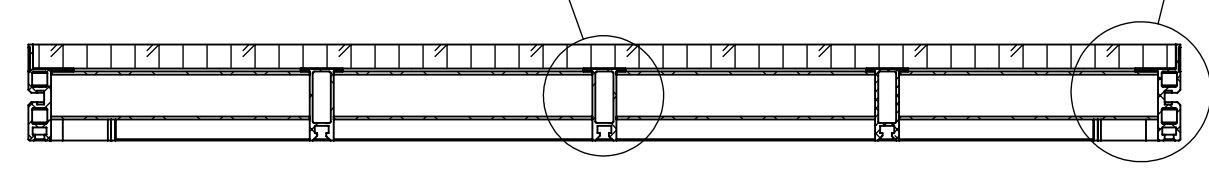

COFFIN LOCK  
4 MALE - 4 FEMALE  
8PL.

DETAIL C  
SCALE 1 : 1

DETAIL B  
SCALE 1 : 1

SECTION A-A  
SCALE 1 : 8

NOTES: UNLESS OTHERWISE SPECIFIED

DATE: 02/13/2014
REV: X2
SCALE: 1 TO 8 ON 11 X 17 PAGE

PROJECT NAME: 4' x 8' G-DECK
DRAWING TITLE: 4' X 8' G-DECK
PROJECT NUMBER: