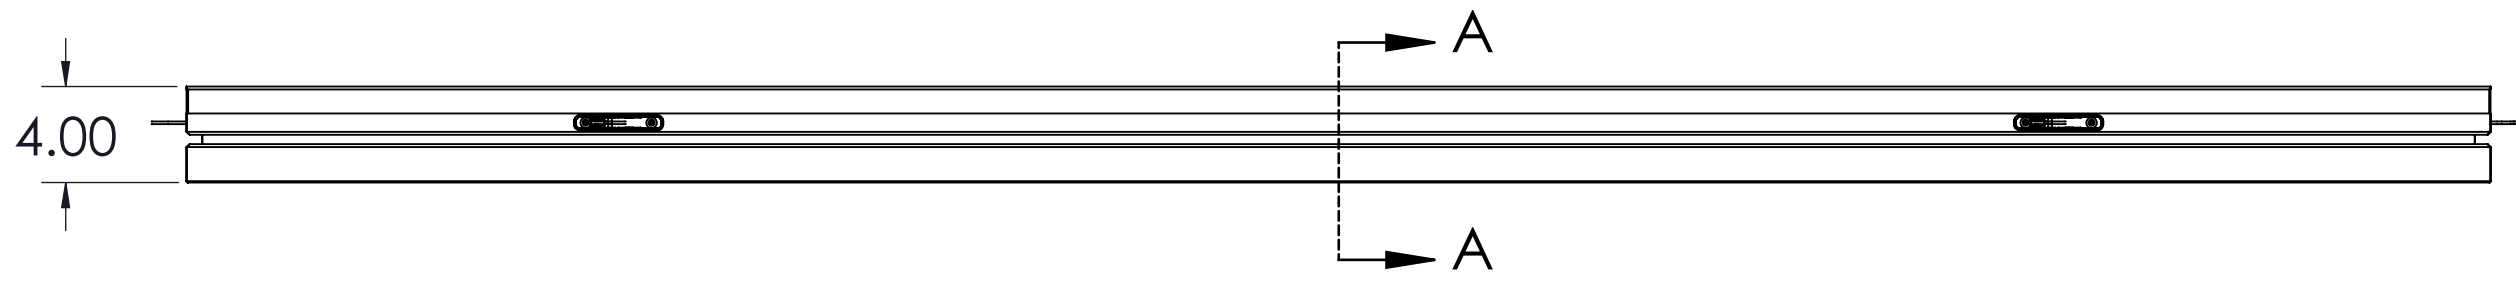

COFFIN LOCK  
4 MALE - 4 FEMALE  
8PL.

DETAIL C  
SCALE 1 : 1

DETAIL B  
SCALE 1 : 1

SECTION A-A  
SCALE 1 : 8

NOTES: UNLESS OTHERWISE SPECIFIED

DATE: 02/13/2014
REV: X2
SCALE: 1 TO 8 ON 11 X 17 PAGE

PROJECT NAME: 4' x 8' G-DECK
DRAWING TITLE: 4' X 8' G-DECK
PROJECT NUMBER: