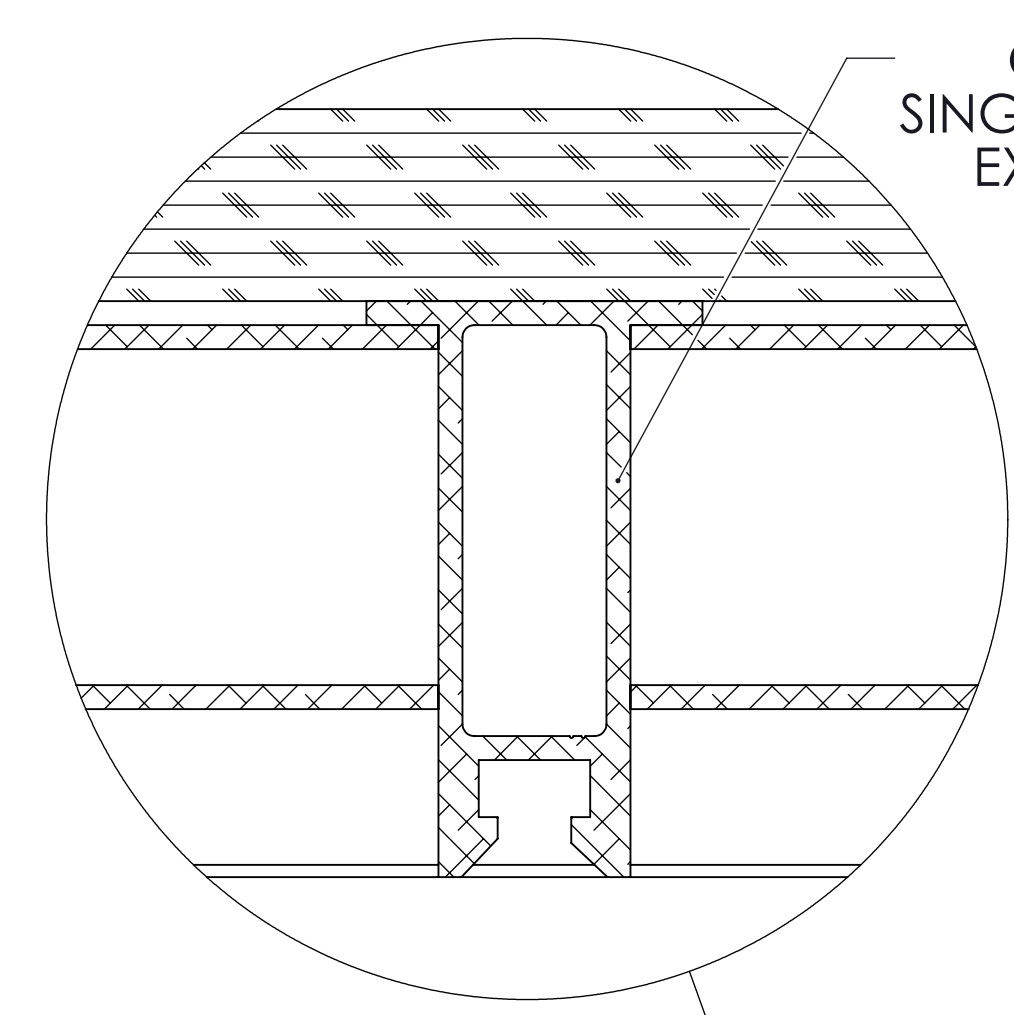

COFFIN LOCK  
4 MALE - 4 FEMALE  
8PL.

DETAIL C  
SCALE 1 : 1

DETAIL B  
SCALE 1 : 1

SECTION A-A  
SCALE 1 : 8

NOTES: UNLESS OTHERWISE SPECIFIED

DATE: 02/13/2014
REV: X2
SCALE: 1 TO 8 ON 11 X 17 PAGE

PROJECT NAME: 4' x 8' G-DECK
DRAWING TITLE: 4' X 8' G-DECK
PROJECT NUMBER: