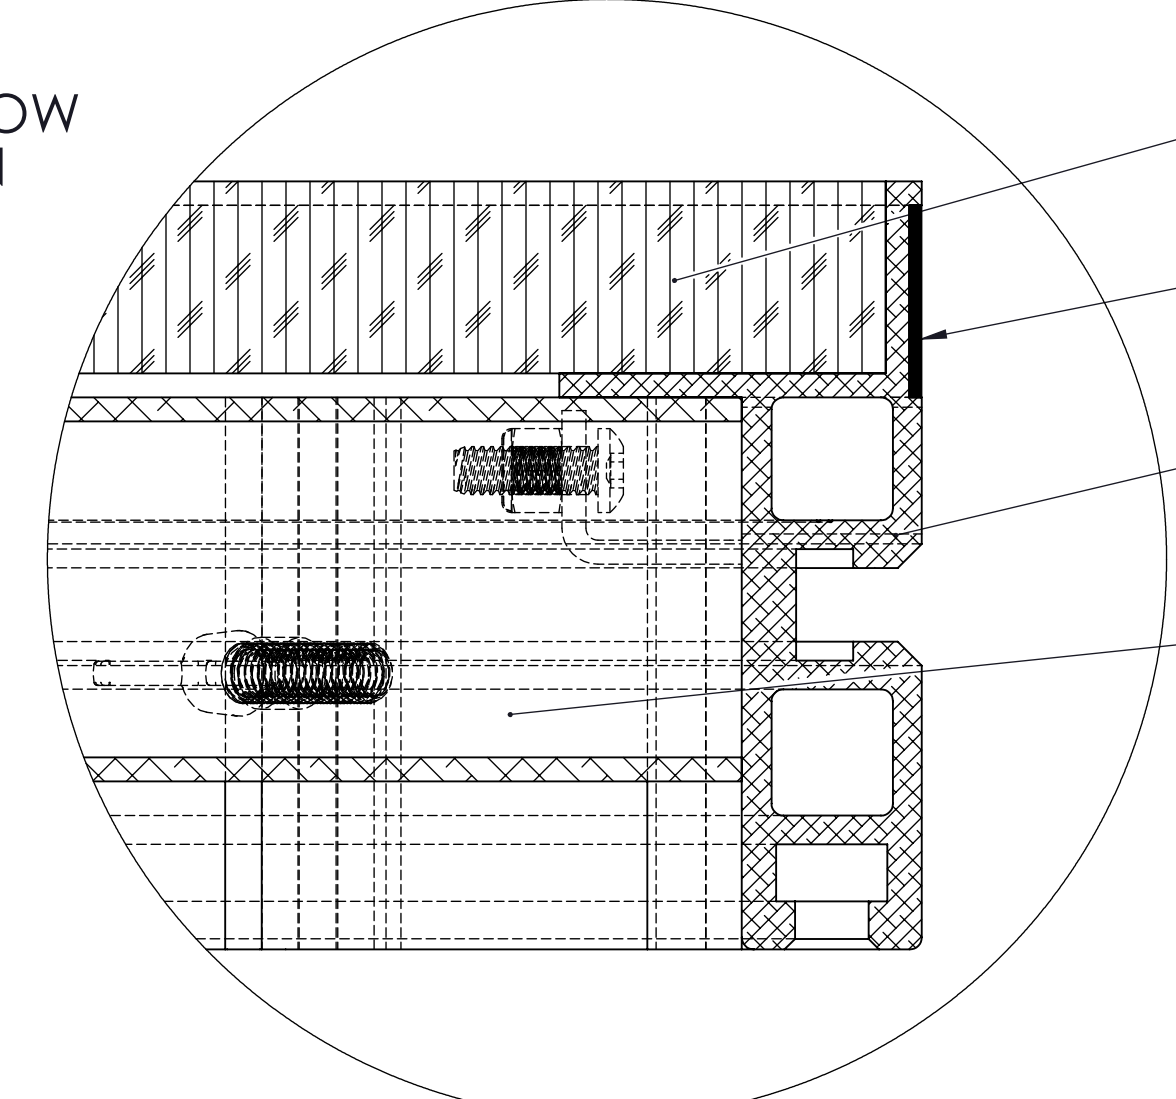

COFFIN LOCK  
4 MALE - 4 FEMALE  
8PL.

DETAIL C  
SCALE 1 : 1

DETAIL B  
SCALE 1 : 1

SECTION A-A  
SCALE 1 : 8

NOTES: UNLESS OTHERWISE SPECIFIED

DATE: 02/13/2014
REV: X2
SCALE: 1 TO 8 ON 11 X 17 PAGE

PROJECT NAME: 4' x 8' G-DECK
DRAWING TITLE: 4' X 8' G-DECK
PROJECT NUMBER: